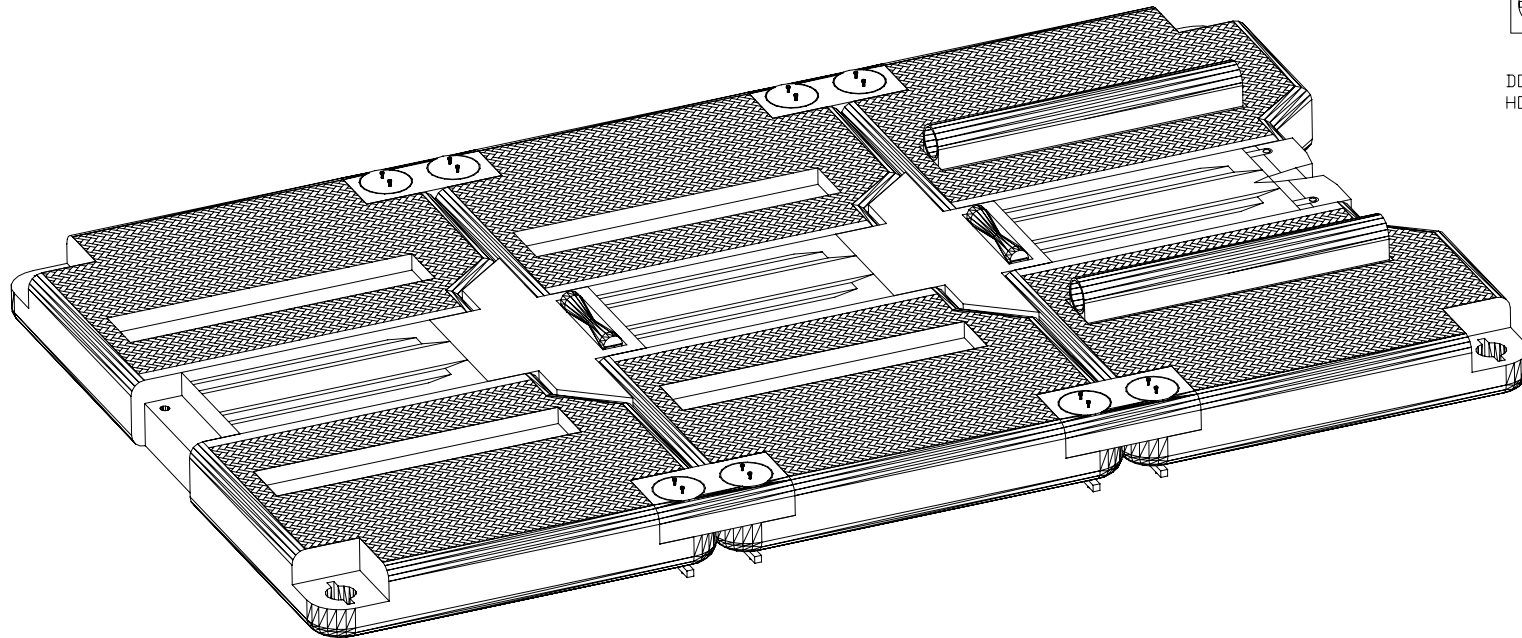

STRUCTURAL PLUGS

JUMBO JET-T CORNER PIECE

ATTACHMENTS

DOUBLE HOOKUP

DOUBLE ATTACHMENTS

THE HARBOR ASSEMBLY 2

463 LONG POINT ROAD, MT. PLEASANT, SC 26464  
PHONE (803) 884-4832 FAX (803) 884-1359