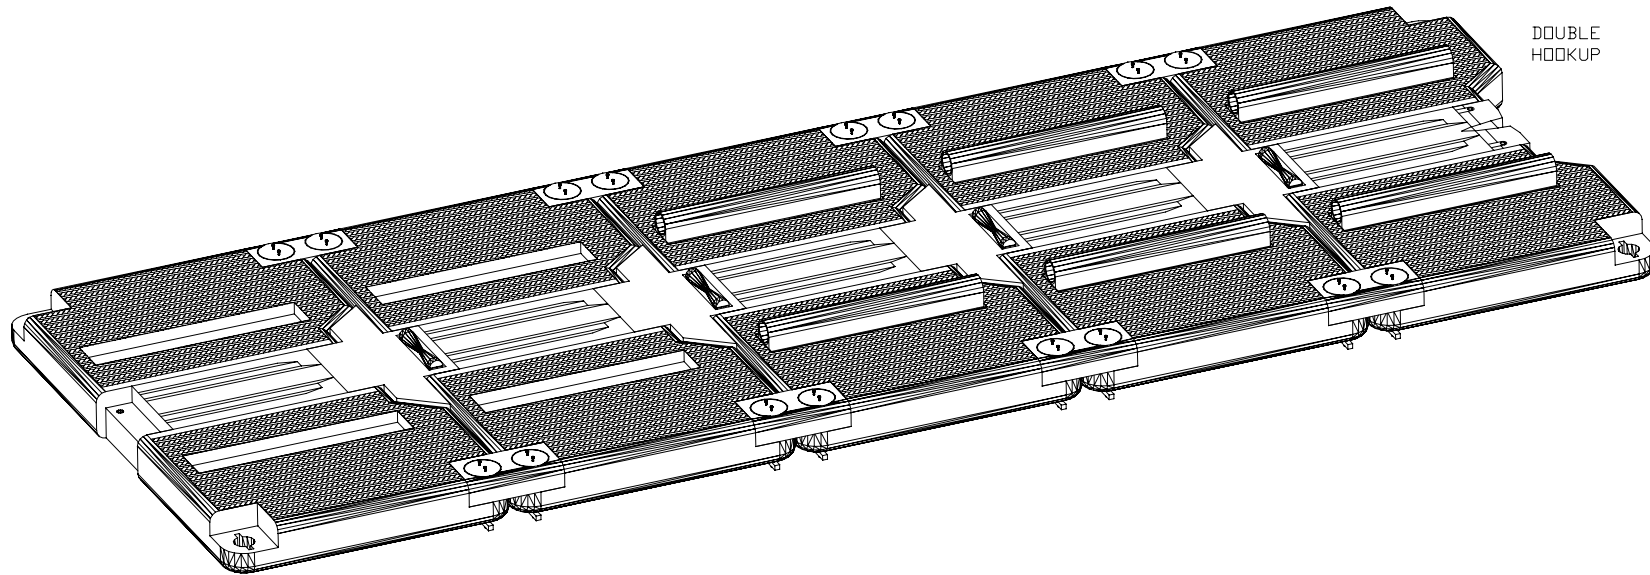

STRUCTURAL PLUGS

JUMBO JET-T CORNER PIECE

ATTACHMENTS

DOUBLE HOOKUP

DOUBLE ATTACHMENTS

THE HARBOR ASSEMBLY 3

463 LONG POINT ROAD, MT. PLEASANT, SC 26464
PHONE (803) 884-4832 FAX (803) 884-1359